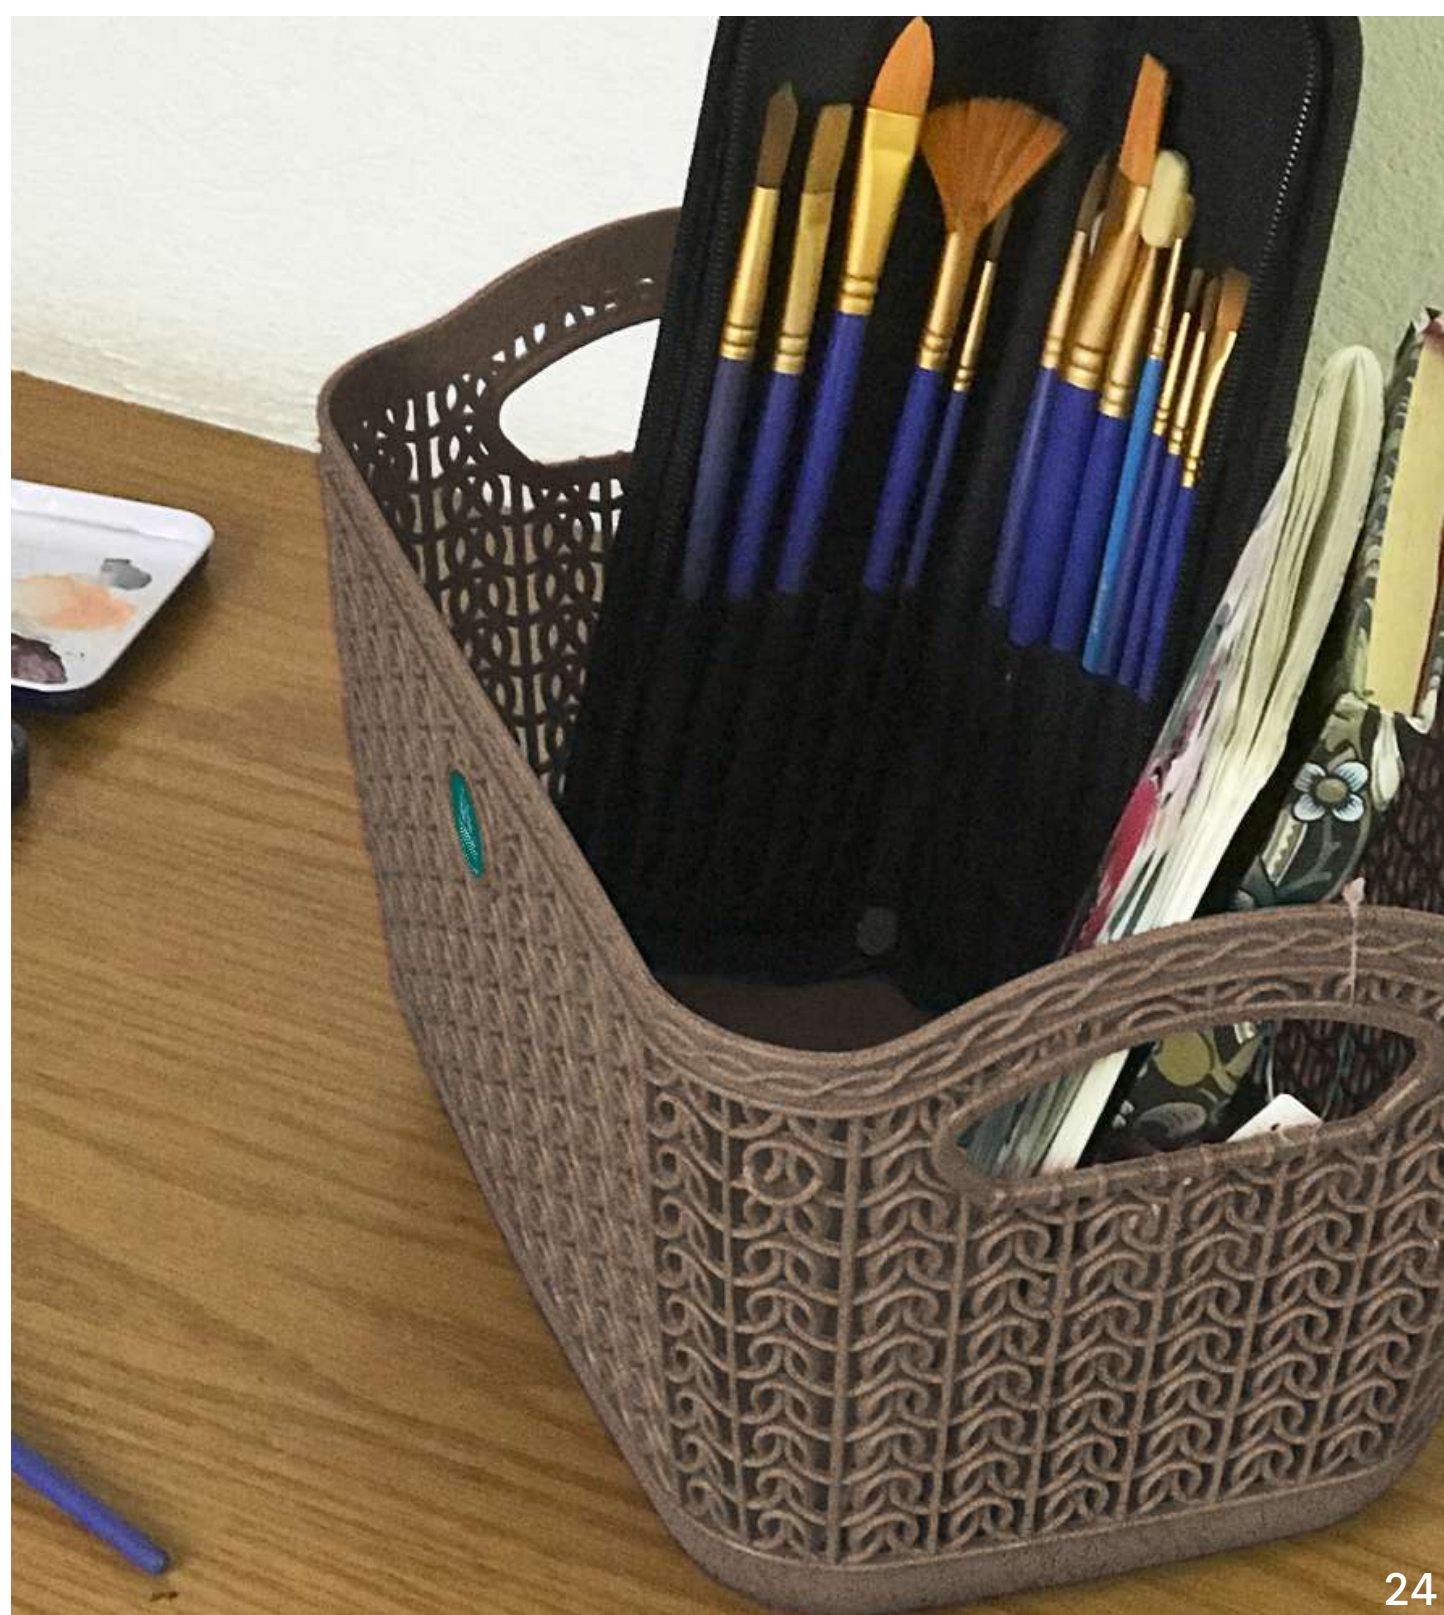

in in in gal | cm cm cm lts

Sand

Earth

Moon

MADE WITH BIODEGRADABLE AGAVE FIBERS
TERRAGAVE.COM.MX BY PLÁSTICOS LA ARDILLA

Mitril

Collection

Colors & Texture