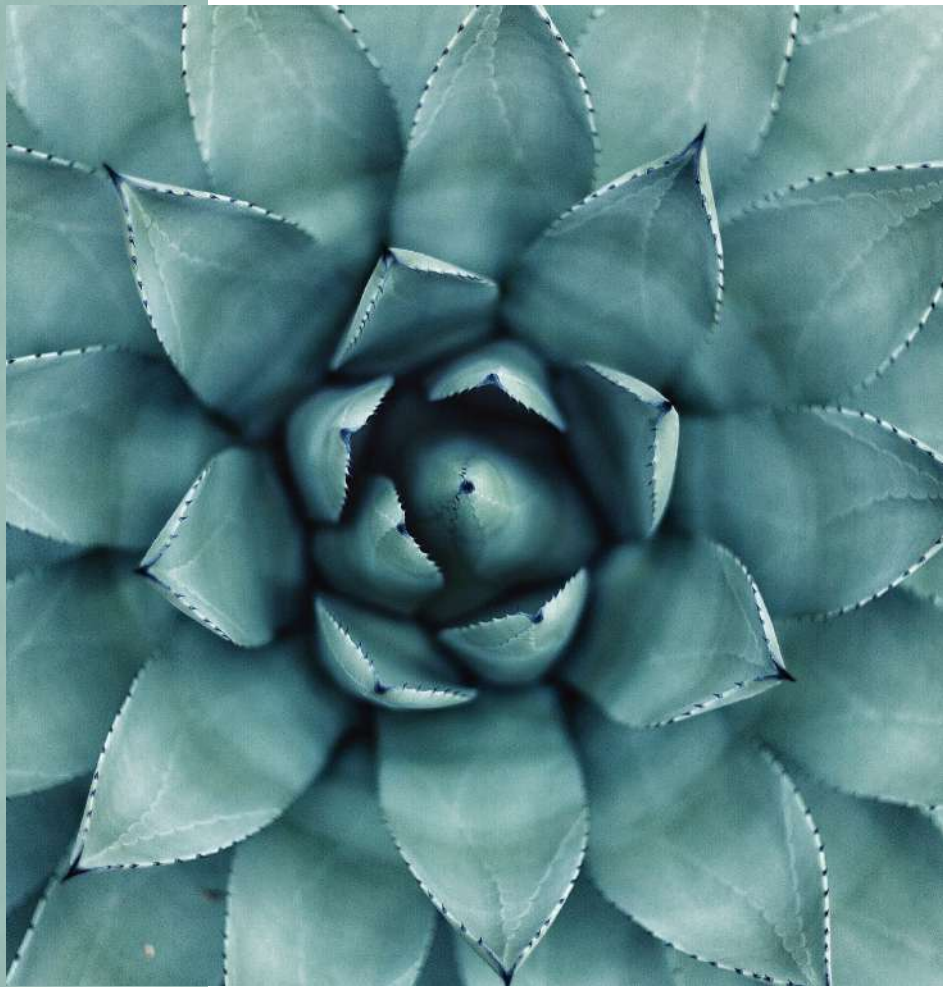

INDEX

<i>Our Story</i>	1
<i>This Is Terragave</i>	2

Gardening

Rattan Collection	5
Rattan Round Flowerpot	6
Rattan Square Flowerpot	7
Rattan Hanging Flowerpot	8
Rattan Wall Mounted Flowerpot	9
Rattan Planter	10
Rattan Bowl Flowerpot	11

Artesanal Collection	12
Artesana Flowerpot	13
Window Planter	14

Wood Collection	15
Wooden Type Round Flowerpot	16

Housewares

Rattan Collection	18
Rattan Pedal Bin	19
Square Rattan Stool	20
Rattan Box W / Lid	21
Oval Rattan Basket	22
Rattan Laundry Basket	23

Mitril Collection	24
Mitril Basket	25
Mitril Round Basket	26

Recycling Collection	27
Refuse Container	28

<i>Contact</i>	29